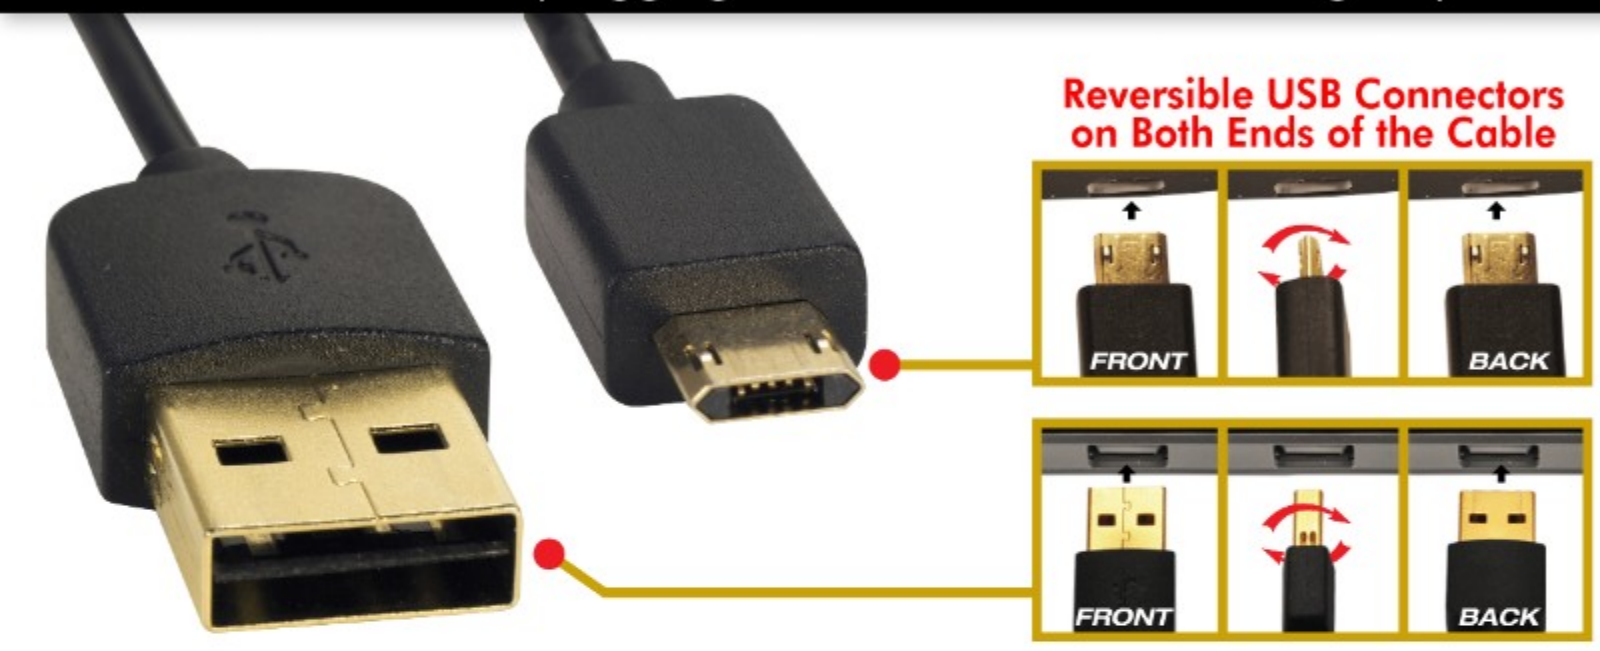

Call: 800-622-9606 (MI) / 800-344-3371 (NV) | eMail: sales@qvs.com | www.qvs.com

Call: 800-622-9606 (MI) / 800-344-3371 (NV) | eMail: sales@qvs.com | www.qvs.com

PREMIUM CABLE Reversible Micro-USB Reversible USB Cables

Eliminate the hassle of plugging in the USB cable the wrong way

Eliminate the hassle of plugging in the USB cable to your computer

SKU: QP2218R-x Series Black Cables
QP2218R-xW Series White Cables

2.1Amp
FAST CHARGE

GOLD PLATED
No Loss Signal Integrity

- SKU: CC2209R-06 6ft reversible USB-A male to regular USB-B male cable
- CC2215R-06 6ft reversible USB-A male to regular Mini-USB male cable
- CC2208R-06 6ft reversible USB-A male to reversible USB-A male cable
- CC2210R-06 6ft reversible USB-A male to regular USB-A female extension cable

No more fumbling or guessing on how to plug in these USB cables
Premium cable with patented USB-A & micro-USB reversible connectors
Made of thin flexible cable with slim USB connectors & molded strain relief
Both ends of the cable have reversible USB connectors that connect in any direction
Compatible with USB 2.0 & 3.0 / 3.1 and works with USB AC power outlet
Available in 1, 2, 3 & 6ft in black or white color cables

Patented USB-A reversible connector
Reversible USB-A connector that connects in any direction
No more fumbling or guessing on how to plug in these cables to your computer
Available in USB to Type-B, USB to Mini-USB & USB to USB cable configurations

Sync & charge any device with Micro-USB

USB-A reversible connector that connect in any direction

Tablets · Smart Phones · External Drives · Digital Cameras · GPS

Printers · Scanners · External Drives · Digital Cameras · GPS

All names, trademarks & logos are property of their respective owners. Limited Lifetime Warranty.
For warranty & support, email: support@qvs.com. Product images shown for reference only.

All names, trademarks & logos are property of their respective owners. Limited Lifetime Warranty.
For warranty & support, email: support@qvs.com. Product images shown for reference only.

1-800-622-9606
30727 Beverly Road
Romulus, MI 48174
Phone: 734-641-6700
Fax: 734-641-6767

1-800-344-3371
2731 Crimson Canyon Drive
Las Vegas, NV 89128
Phone: 702-228-3670
Fax: 702-228-3671

Technical Support
702-228-3670
Mon-Fri / 8:00AM-5:00PM PST
Support@QVS.com
Technical Support Form
Live Chat

1-800-622-9606
30727 Beverly Road
Romulus, MI 48174
Phone: 734-641-6700
Fax: 734-641-6767

1-800-344-3371
2731 Crimson Canyon Drive
Las Vegas, NV 89128
Phone: 702-228-3670
Fax: 702-228-3671

Technical Support
702-228-3670
Mon-Fri / 8:00AM-5:00PM PST
Support@QVS.com
Technical Support Form
Live Chat