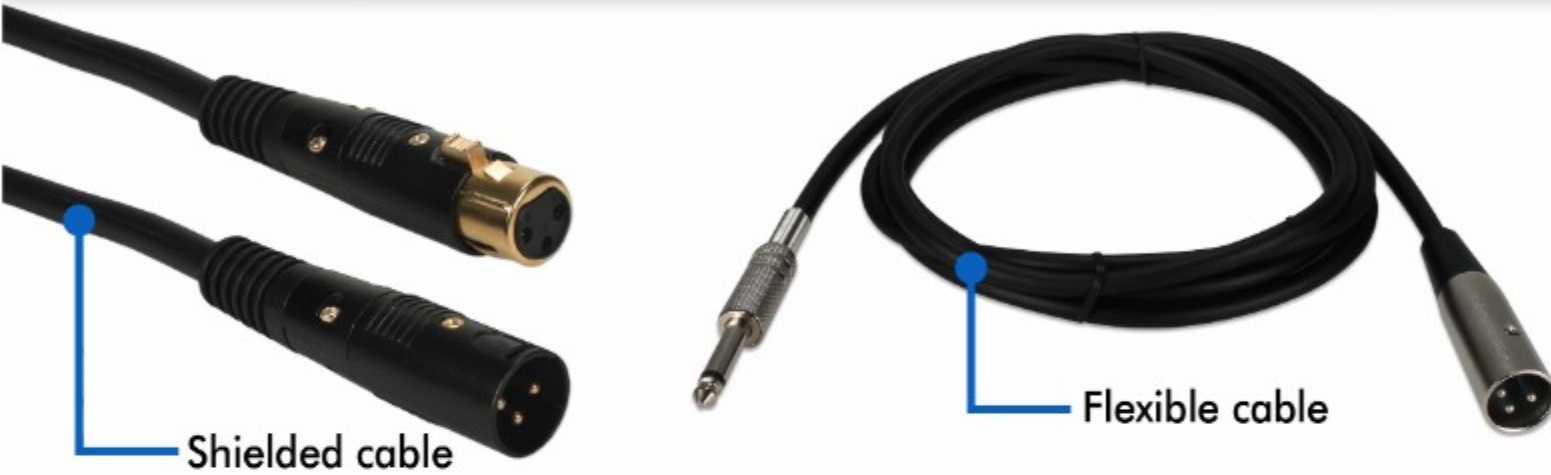

USB-C to 3.5mm/Power Audio Active Adapter with Power Charging
SKU: CC2237MFA

Pass-thru USB-C PD port supports 100-watts power charging

USB-C to 3.5mm Audio Active Adapter
SKU: CC2237MF

Supports HDTV's 1080p, PC's 1920x1080 & extended desktop

Connects microphone or guitar to mixer, preamp, DI box or recorders. Features heavy duty XLR locking connector with flexible cable and built-in strain-relief. The male to female balance audio cable help reduce electrical noise or ground loop while the right-angle connector eliminates cable bend. The premium XLR and TRS used shielded heavy gauge flexible cables and gold plated connectors. Available in 6, 10, 15 & 25ft.