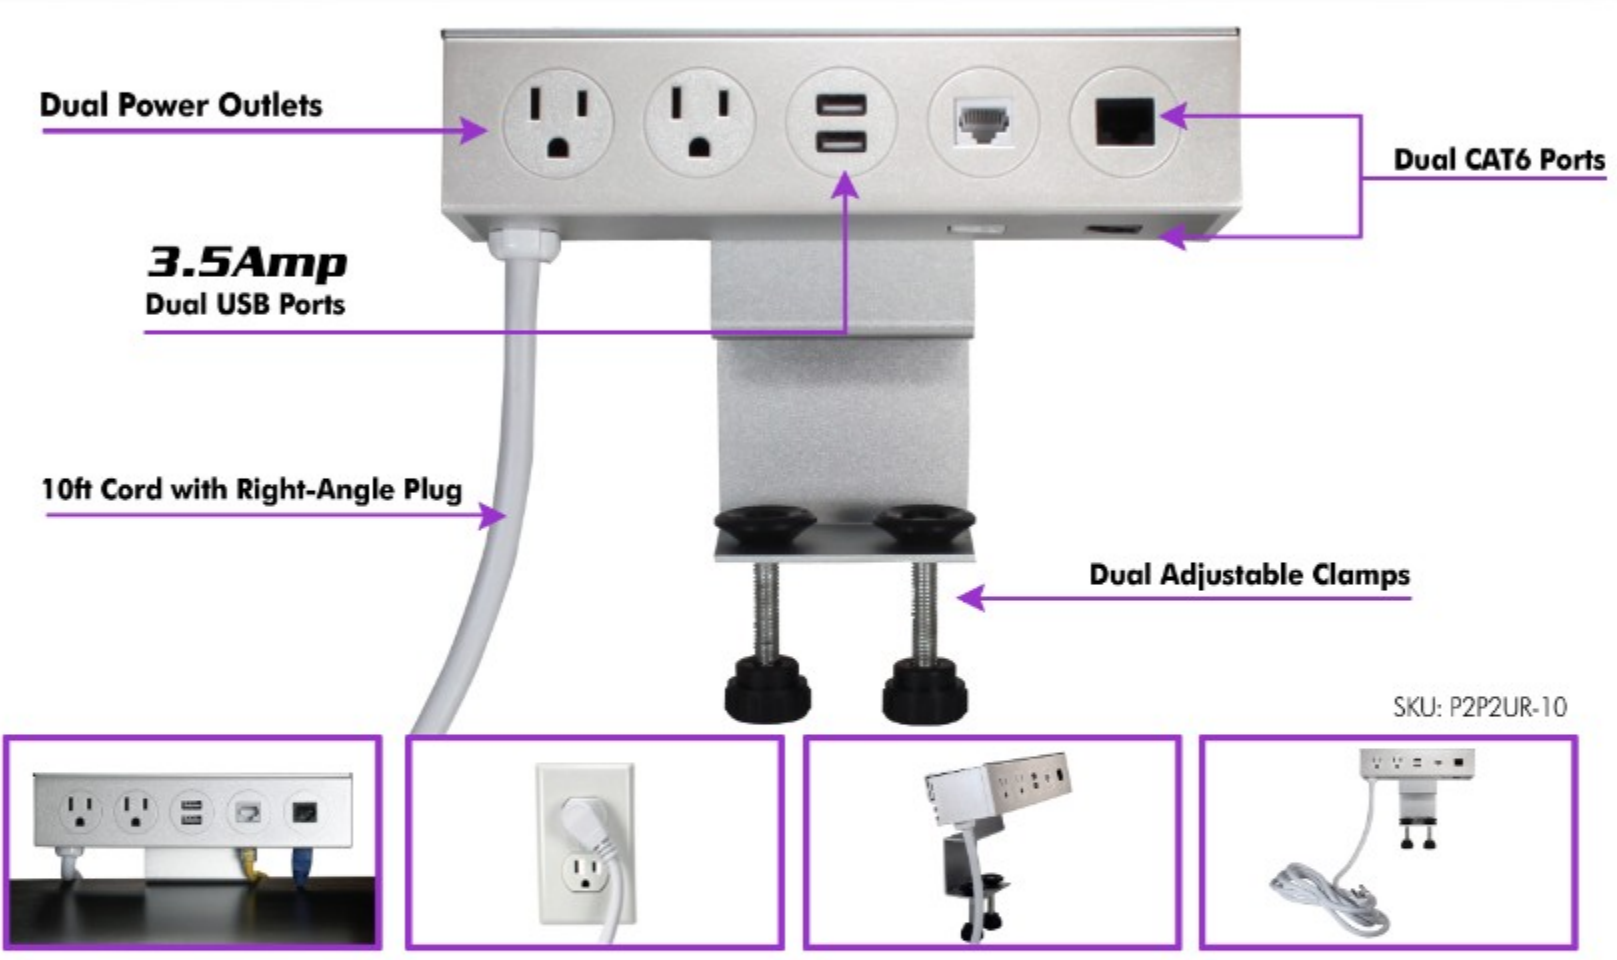

Adjustable Side-Table Mounting with Dual Clamps

Adjustable Side-Table Mounting with Dual Clamps

A convenient way to keep your devices fully charged at all times and provide power where it is needed. Connect your computers, peripherals and other office equipment. It has heavy duty 14AWG 10ft power cord with wall outlet space-saver right-angle power plug, and secure dual adjustable mounting that adjusts to fit desktops from 0.25" to 2" thick. The USB ports provide 3.5Amp combined. UL 962A, RoHS & REACH compliant.