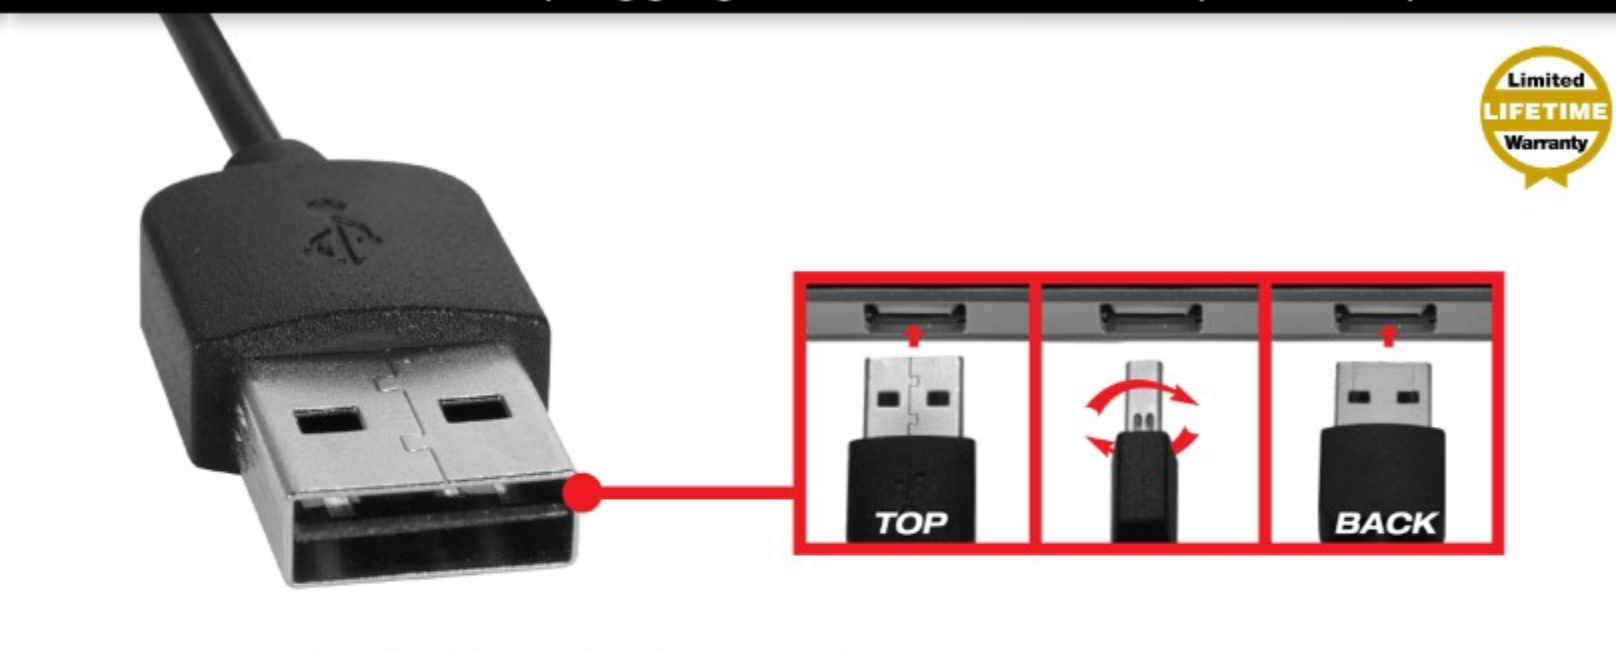

Call: 800-622-9606 (MI) / 800-344-3371 (NV) | eMail: sales@qvs.com | www.qvs.com

Call: 800-622-9606 (MI) / 800-344-3371 (NV) | eMail: sales@qvs.com | www.qvs.com

PREMIUM CABLE Reversible Micro-USB Reversible USB Cables

Eliminate the hassle of plugging in the USB cable the wrong way

Eliminate the hassle of plugging in the USB cable to your computer

SKU: QP2218R-x Series Black Cables
QP2218R-xW Series White Cables

2.1Amp
FAST CHARGE

GOLD PLATED
No Loss Signal Integrity

- SKU: CC2209R-06 6ft reversible USB-A male to regular USB-B male cable
- CC2215R-06 6ft reversible USB-A male to regular Mini-USB male cable
- CC2208R-06 6ft reversible USB-A male to reversible USB-A male cable
- CC2210R-06 6ft reversible USB-A male to regular USB-A female extension cable

No more fumbling or guessing on how to plug in these USB cables
Premium cable with patented USB-A & micro-USB reversible connectors
Made of thin flexible cable with slim USB connectors & molded strain relief
Both ends of the cable have reversible USB connectors that connect in any direction
Compatible with USB 2.0 & 3.0 / 3.1 and works with USB AC power outlet
Available in 1, 2, 3 & 6ft in black or white color cables

Patented USB-A reversible connector
Reversible USB-A connector that connects in any direction
No more fumbling or guessing on how to plug in these cables to your computer
Available in USB to Type-B, USB to Mini-USB & USB to USB cable configurations

Sync & charge any device with Micro-USB

USB-A reversible connector that connect in any direction

Tablets · Smart Phones · External Drives · Digital Cameras · GPS

Printers · Scanners · External Drives · Digital Cameras · GPS

All names, trademarks & logos are property of their respective owners. Limited Lifetime Warranty.
For warranty & support, email: support@qvs.com. Product images shown for reference only.

All names, trademarks & logos are property of their respective owners. Limited Lifetime Warranty.
For warranty & support, email: support@qvs.com. Product images shown for reference only.

1-800-622-9606
30727 Beverly Road
Romulus, MI 48174
Phone: 734-641-6700
Fax: 734-641-6767

1-800-344-3371
2731 Crimson Canyon Drive
Las Vegas, NV 89128
Phone: 702-228-3670
Fax: 702-228-3671

Technical Support
702-228-3670
Mon-Fri / 8:00AM-5:00PM PST
Support@QVS.com
Technical Support Form
Live Chat

1-800-622-9606
30727 Beverly Road
Romulus, MI 48174
Phone: 734-641-6700
Fax: 734-641-6767

1-800-344-3371
2731 Crimson Canyon Drive
Las Vegas, NV 89128
Phone: 702-228-3670
Fax: 702-228-3671

Technical Support
702-228-3670
Mon-Fri / 8:00AM-5:00PM PST
Support@QVS.com
Technical Support Form
Live Chat