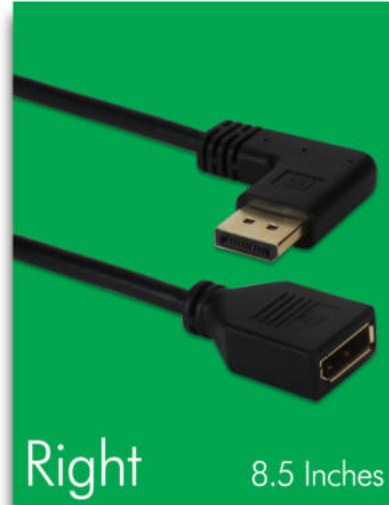

For Tight Space Installations & Eliminates Cable Bend

Ideal for crisp, high resolution images

SKU: DPXUP-0.5F

SKU: DPXDW-0.5F

SKU: DPXRT-0.5F

SKU: DPXLF-0.5F

With tighter and thinner HDTV installations, an HDMI Angle Flex 6-inch Adapter will ensure that the HDTV port is protected and HDMI cable goes in the direction you want it. Each adapter cable can be purchased individually for those who want to setup their own system or as a pack for installers.