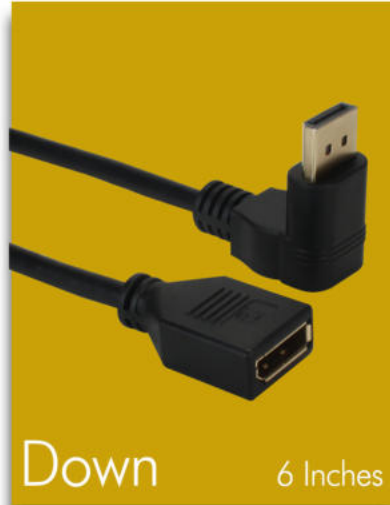

For Tight Space Installations & Eliminates Cable Bend

Ideal for crisp, high resolution images

SKU: DPXUP-0.5F

SKU: DPXDW-0.5F

SKU: DPXRT-0.5F

SKU: DPXLF-0.5F

With tighter and thinner HDTV installations, an HDMI Angle Flex 6-inch Adapter will ensure that the HDTV port is protected and HDMI cable goes in the direction you want it. Each adapter cable can be purchased individually for those who want to setup their own system or as a pack for installers.