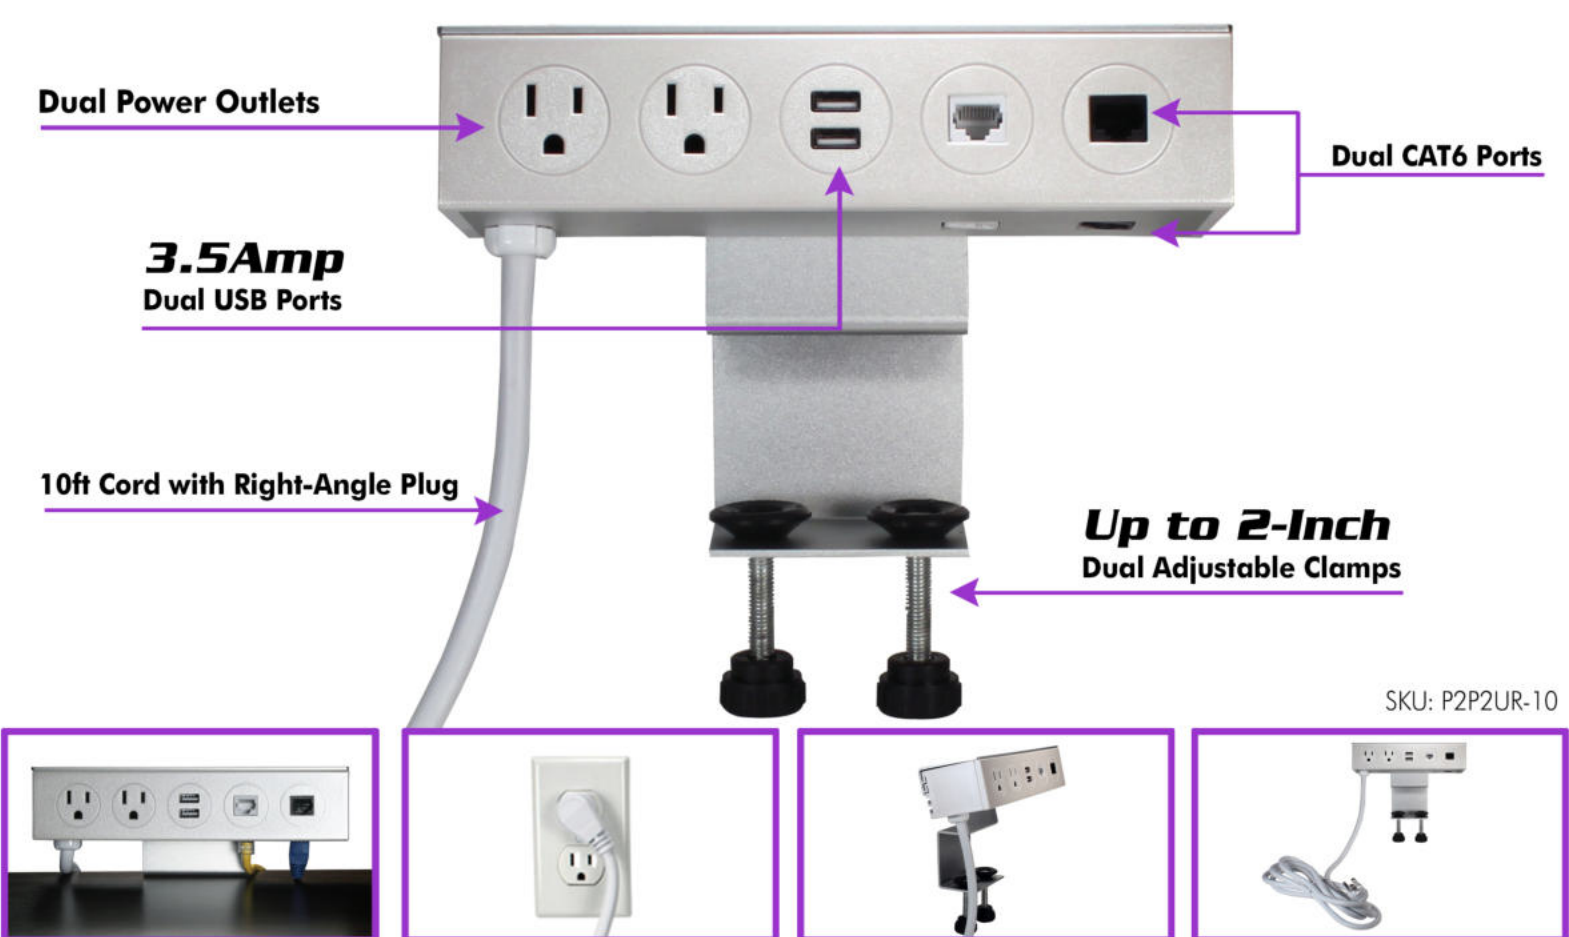

Adjustable Side-Table Mounting with Dual Clamps

Adjustable Side-Table Mounting with Dual Clamps

A convenient way to keep your devices fully charged at all times and provide power where it is needed. Connect your computers, peripherals and other office equipment. It has heavy duty 14AWG 10ft power cord with wall outlet space-saver right-angle power plug, and secure dual adjustable mounting that adjusts to fit desktops from 0.25" to 2" thick. The USB ports provide 3.5Amp combined. UL 962A, RoHS & REACH compliant.