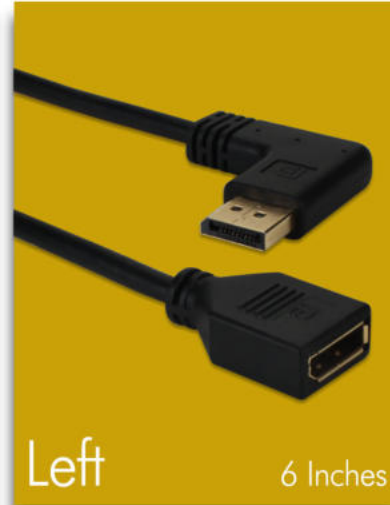

For Tight Space Installations & Eliminates Cable Bend

Ideal for crisp, high resolution images

SKU: DPXUP-0.5F

SKU: DPXDW-0.5F

SKU: DPXRT-0.5F

SKU: DPXLF-0.5F

With tighter and thinner HDTV installations, an HDMI Angle Flex 6-inch Adapter will ensure that the HDTV port is protected and HDMI cable goes in the direction you want it. Each adapter cable can be purchased individually for those who want to setup their own system or as a pack for installers.