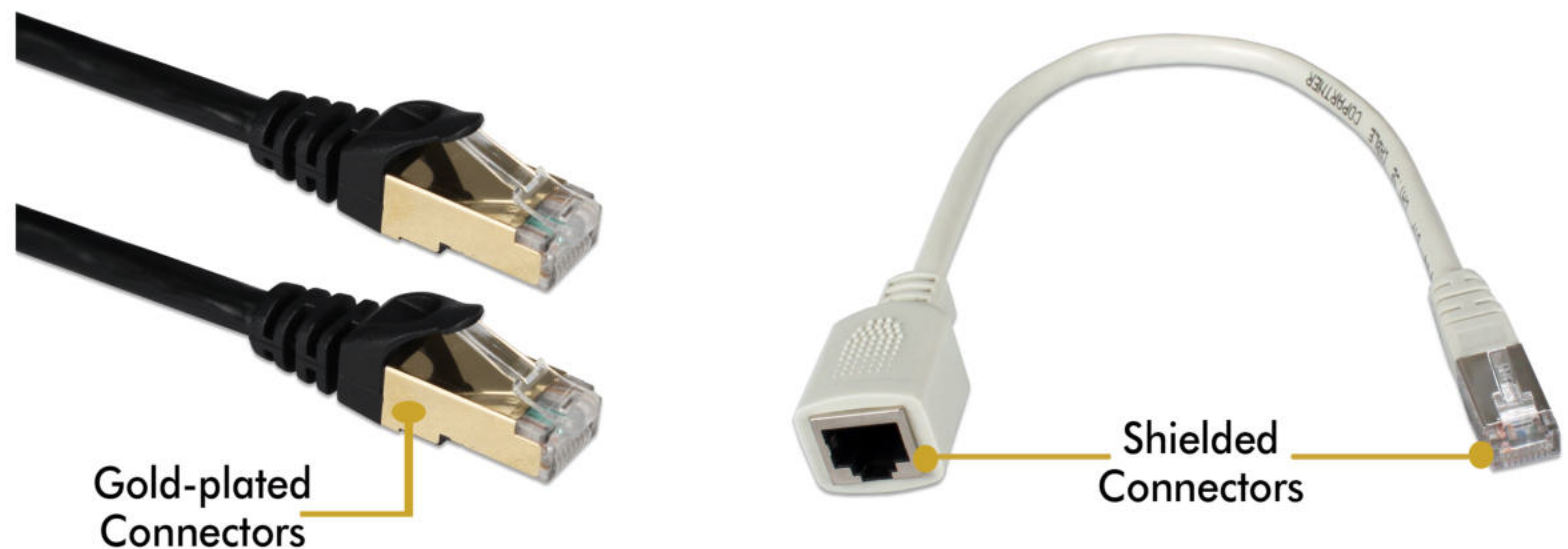

Available lengths: 1, 2, 3, 6, 10, 15, 25 Feet

Mini DisplayPort to DisplayPort ThunderBolt & MS Surface Pro Tablet Compatible

SKU: MDPDP-xxMBK

Connects any computer with DisplayPort to flat panel monitor with Mini DisplayPort port, or vice versa. Compatible ThunderBolt port.

Available lengths: 1 and 2 Meters

CAT5e / CAT6 / CAT7 Patch Cords

Support GigEthernet, IEEE 802.3af & 802.3at POE standard

Gold-plated Connectors

Shielded Connectors

CAT7

CAT6 POE

CAT6 Slim

CAT5e/RJ45 Shielded

CAT7 S-STP 600MHz patch cord supports up to 10Gbps. CAT6 supports GigEthernet, IEEE 802.3af & 802.3at POE standard. CAT5e provides pigtail connection on RJ45 port & can also be used as Ethernet/LAN extension cable.