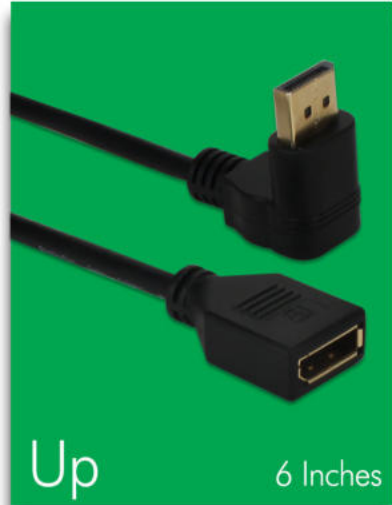

For Tight Space Installations & Eliminates Cable Bend

Ideal for crisp, high resolution images

SKU: DPXUP-0.5F

SKU: DPXDW-0.5F

SKU: DPXRT-0.5F

SKU: DPXLF-0.5F

With tighter and thinner HDTV installations, an HDMI Angle Flex 6-inch Adapter will ensure that the HDTV port is protected and HDMI cable goes in the direction you want it. Each adapter cable can be purchased individually for those who want to setup their own system or as a pack for installers.