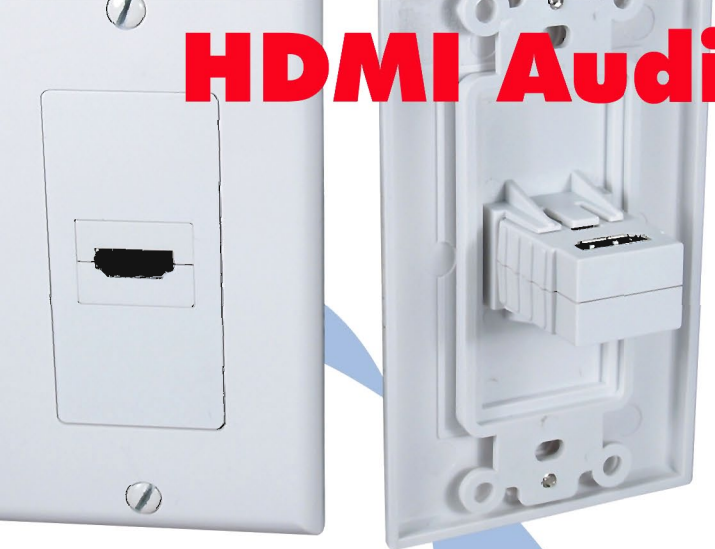

HDMI Audio/Video WallPlates

Part #HD-xPWK

What does it do?

HDMI is your all-in-one audio and video connection. The wallplate allows you to terminate HDMI connector for in-wall connections. It is perfect for your high-definition TV's and players including Sony's Blu-Ray & PS3, and HD-DVD.