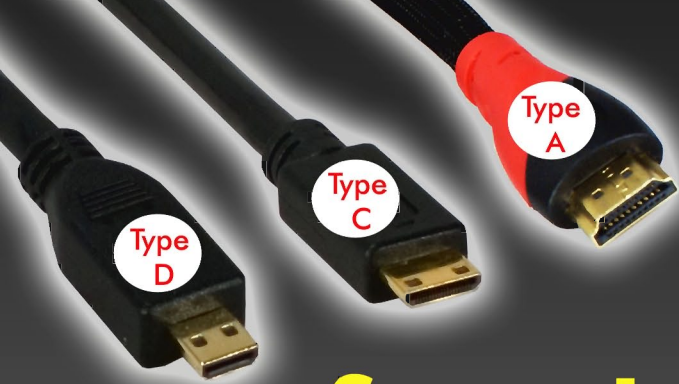

HIGH SPEED HDMI CABLES

Supports Ethernet • 1080p • 3D

Audio Return Channel, Multi-channel Digital Audio & new connectors!

Flat Blu-ray Cable

Connects any Blu-ray player, HDTV, CableTV & satellite set-top box, DVD, tablet and computer with HDMI. Flat design reduces crosstalk and is perfect for tight bend & under carpet applications!
SKU: HDF (HDMI Type A Male to Type C (Mini) Male)

Blu-ray Cable

Nylon-mesh protected cable connects any Blu-ray player to HDTV, CableTV, satellite set-top box, switch, or splitter with regular HDMI port.
SKU: HD4 (HDMI Type A Male to Male)

HD Camcorder or Camera Cable

Connects any HD camcorder or digital camera like MinoHD, SlideHD, or Canon DSLR with mini-HDMI to HDTV, HD player, or projector with regular HDMI port
Watch your videos directly on your HDTV!
SKU: HDAC (HDMI Type A Male to Type C (Mini) Male)

Smartphone Cable

Connects any Smartphone like Blackberry, Samsung Smartphone, HTC EVO 4G, HTC HD2, Motorola Droid X, Nokia, and Acer Liquid Android Smartphone with micro-HDMI to your HDTV, or projector with regular HDMI port and display photos & videos in high definition. Enjoy the best of hi-def content from around the world in your pocket!
SKU: HDAD (HDMI Type A Male to Type D (Micro) Male)

HD Camcorder or Camera Cable

Connects any HD camcorder or camera with mini-HDMI to HDTV, flat panel screen, or HD players with mini-HDMI port.
SKU: HDCC (HDMI Type C (Mini) Male to Male)

PART NO.	LENGTH	UPC
Flat HDMI to HDMI Cable		
HDF-1M	1 Meter	037229005103
HDF-2M	2 Meter	037229005110
HDF-3M	3 Meter	037229005127
HDF-5M	5 Meter	037229005134
HDF-8M	8 Meter	037229005141
HDF-10M	10 Meter	037229005158
HDMI to HDMI Cable		
HD4-1M	1 Meter	037229004038
HD4-1.5M	1.5 Meter	037229004021
HD4-2M	2 Meter	037229004045
HD4-3M	3 Meter	037229004052
HD4-5M	5 Meter	037229004069
HD4-8M	8 Meter	037229004427
HD4-10M	10 Meter	037229004434
HDMI to Mini-HDMI Cable		
HDAC-05M	.5 Meter	037229004083
HDAC-1M	1 Meter	037229004106
HDAC-1.5M	1.5 Meter	037229004090
HDAC-2M	2 Meter	037229004113
HDAC-3M	3 Meter	037229004120
HDAC-4.5M	4.5 Meter	037229004366
HDMI to Micro-HDMI Cable		
HDAD-05M	.5 Meter	037229004144
HDAD-1M	1 Meter	037229004168
HDAD-1.5M	1.5 Meter	037229004151
HDAD-2M	2 Meter	037229004175
HDAD-3M	3 Meter	037229004182
HDAD-4.5M	4.5 Meter	037229004373
Mini-HDMI to Mini-HDMI Cable		
HDCC-05M	.5 Meter	037229004380
HDCC-1M	1 Meter	037229004199
HDCC-2M	2 Meter	037229004205
HDCC-3M	3 Meter	037229004212

West (1-800-344-3371)

2731 Crimson Canyon Drive
Las Vegas, NV 89128

East (1-800-622-9606)

30727 Beverly Road
Romulus, MI 48174

visit us on the web at www.QVS.com

All names & trademarks are property of their respective companies.
All information is subject to change without notice.