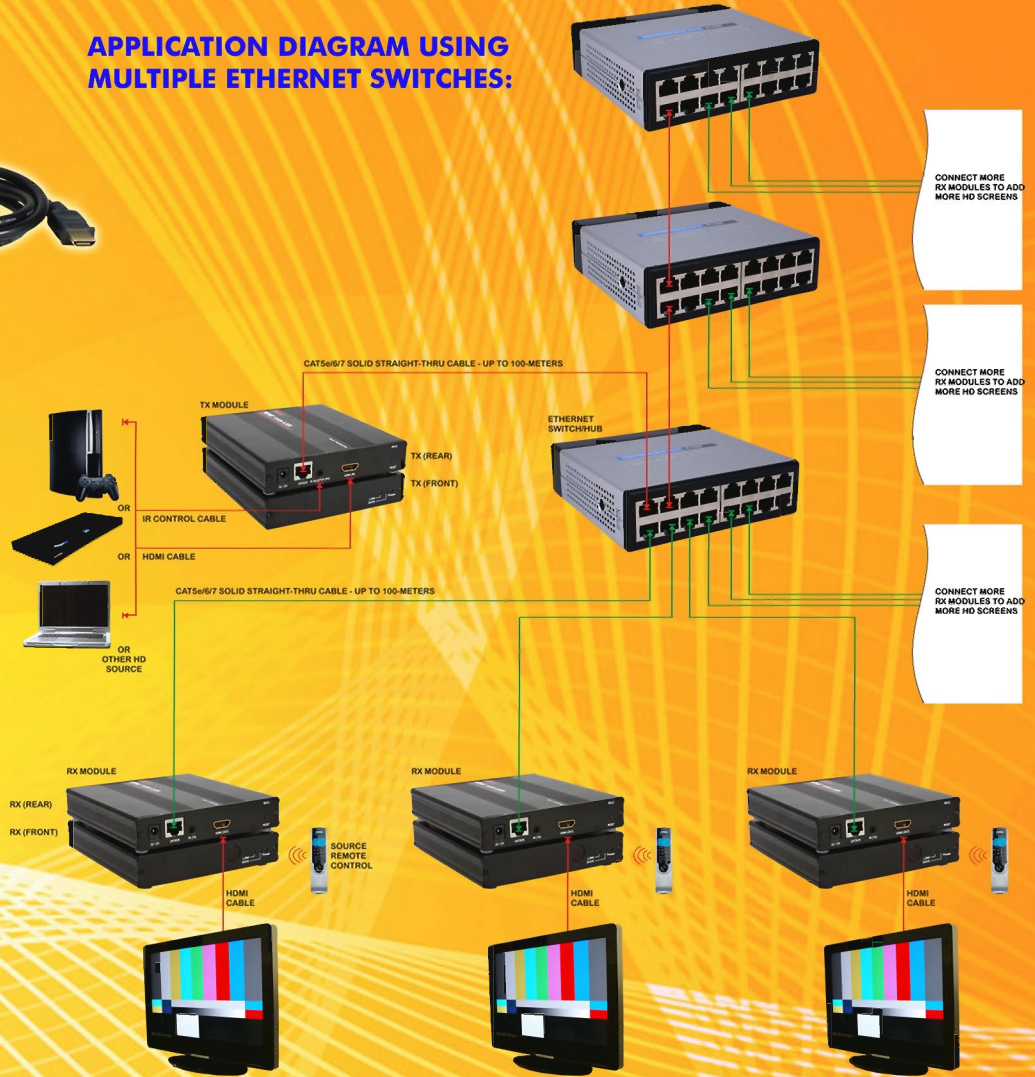

APPLICATION DIAGRAM USING MULTIPLE ETHERNET SWITCHES:

CONNECTS HUNDREDS OF HD DISPLAYS

Full HDMI/HDCP 720p/1080p CAT5e LAN Receiver with IR control (Expansion Kit)

- Add additional displays to HDE-K Starter Kit
- Extends projection distance by another 100 meters per RX module